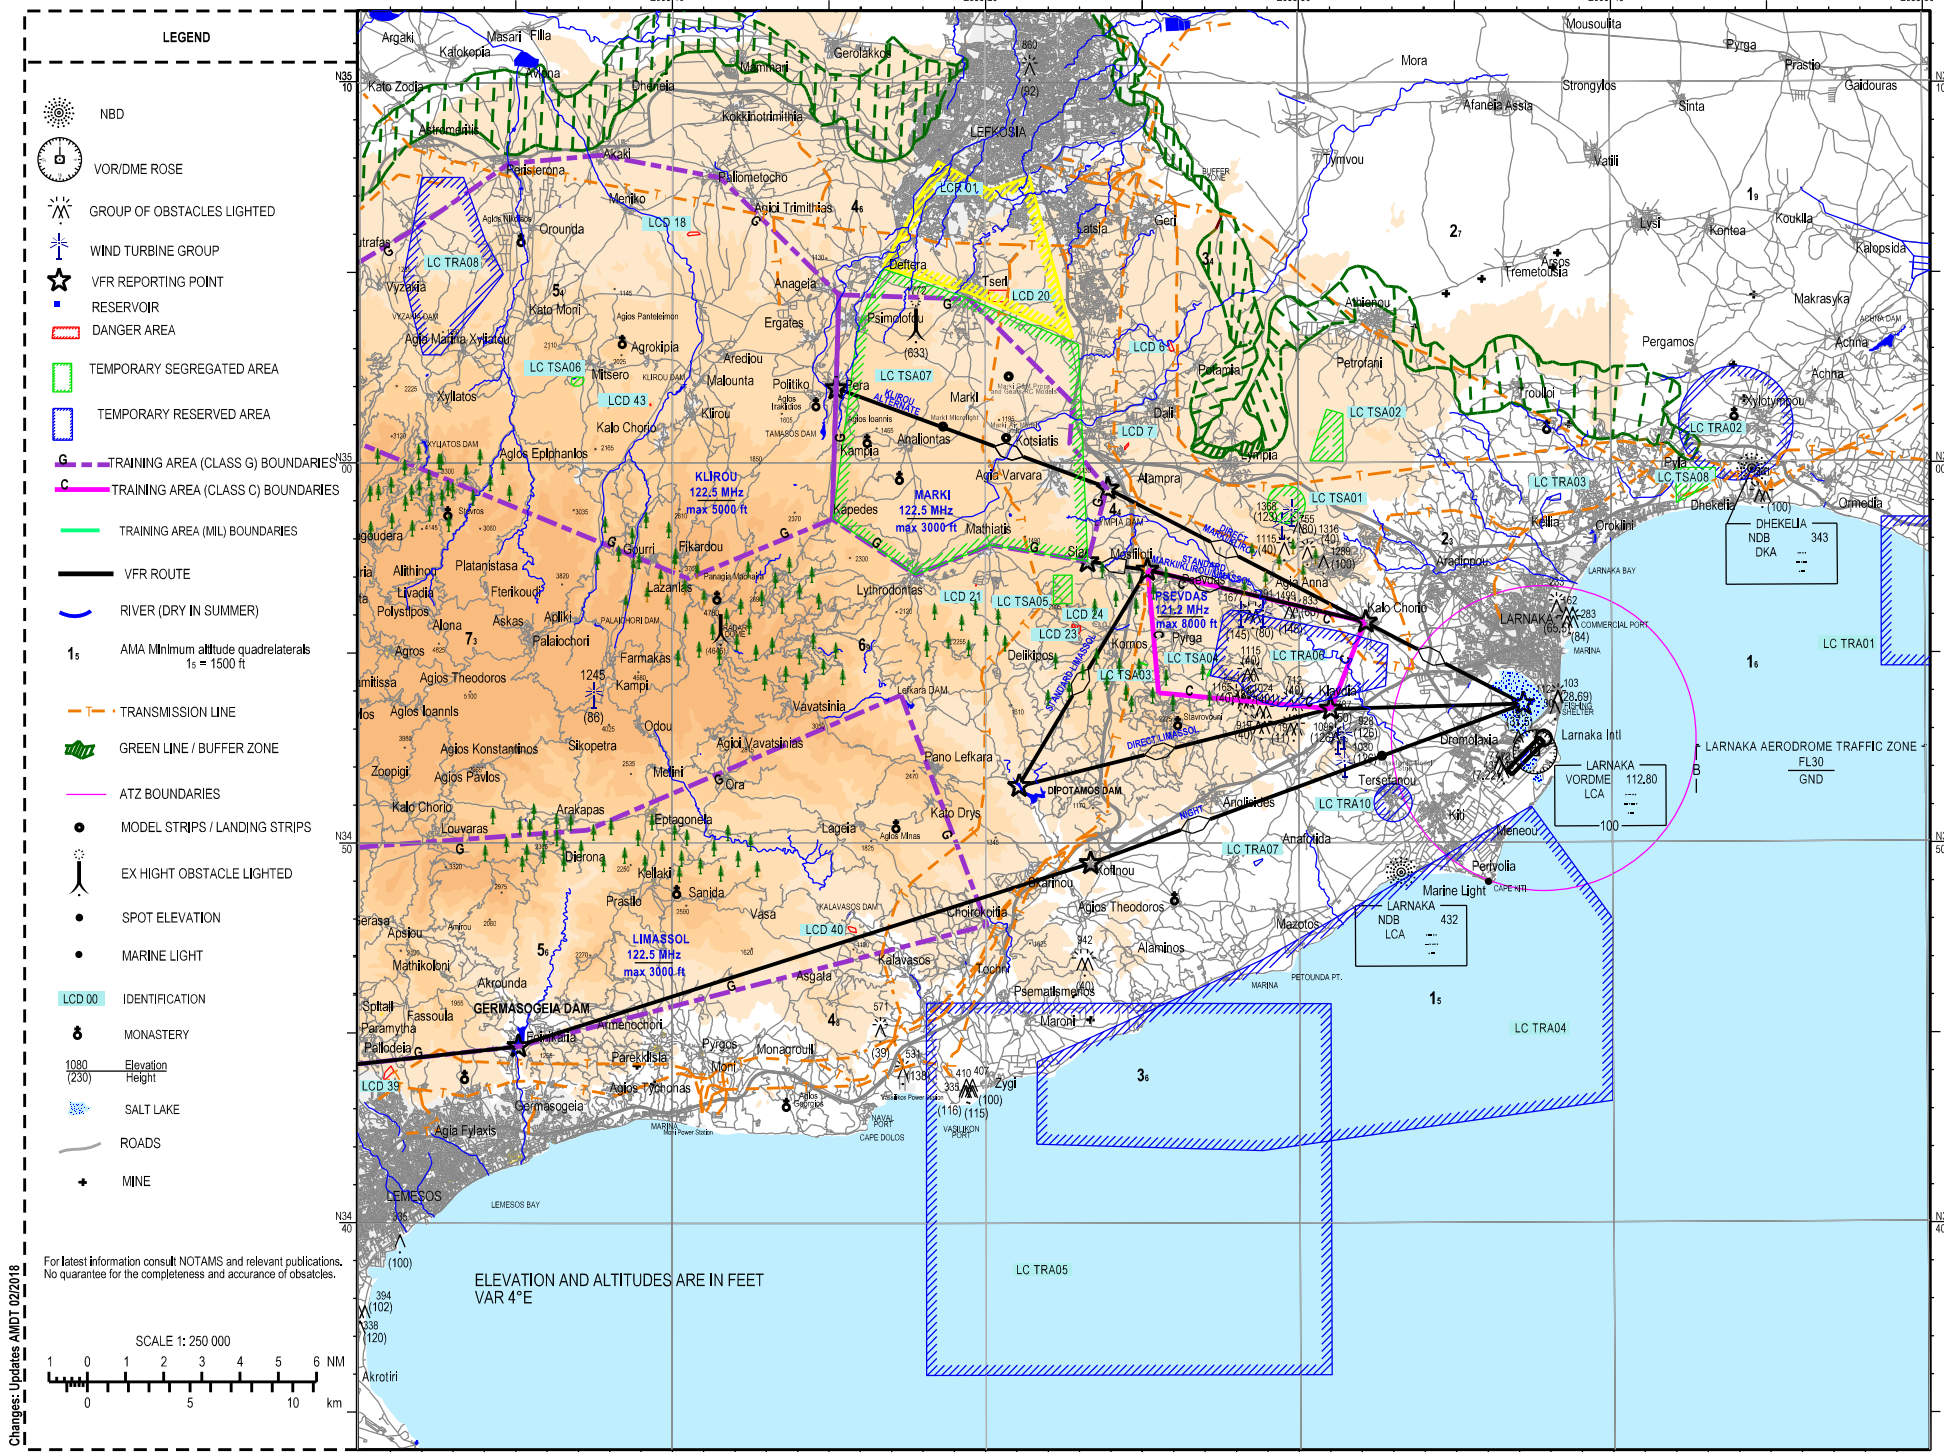

# LOCAL VFR CHART LARNAKA

TWR 130.2 MHz  
APP 130.2 MHz

GMC 119.4 MHz  
ATIS 126.55 MHz

EFFECTIVE 02 FEB 2018

Aeronautical Information Services Cyprus